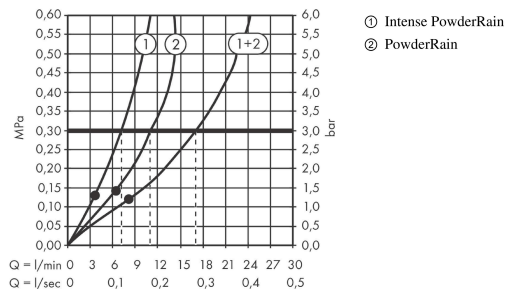

Pulsify S

Overhead shower 260 2jet with wall connector

Surfaces: **Matt Black** Article Number: **24150670**

Description

product features

- consists of: overhead shower, wall connector
- shower head size: 260 mm
- spray type: PowderRain, Intense PowderRain
- Fast Drain empties the overhead shower from an angle of 10°
- ball-joint: overhead shower angle adjustable
- material spray disc: plastic
- spray disc surface: graphite
- maximum flow rate at 3 bar: 11,3 l/min
- flow rate PowderRain spray (at 3 bar): 11,3 l/min
- flow rate Intense PowderRain (at 3 bar): 7,2 l/min
- minimum flow pressure: 1,4 bar
- overhead shower removable for cleaning
- not included: basic set

Technology

Design awards

reddot winner 2021

Product image

Scale drawing

Pulsify S
Overhead shower 260 2jet with wall connector
 Surfaces: **Matt Black** Article Number: **24150670**

Flowchart

The consumption was measured in combination with the appropriate fittings (thermostat/mixer/in-wall valve) to reflect actual application in practice.