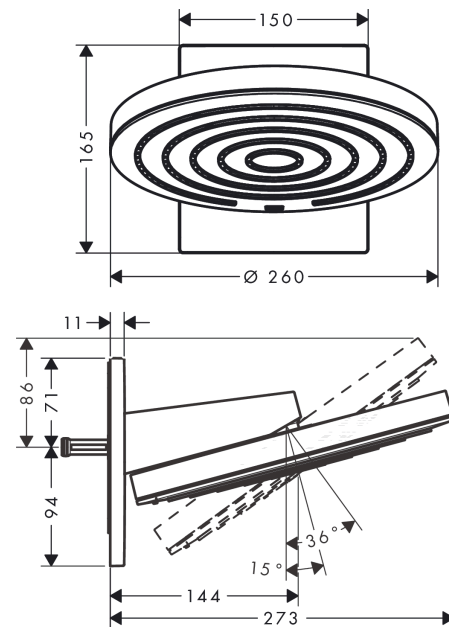

Pulsify S

Overhead shower 260 2jet with wall connector

Surfaces: **Matt Black** Article Number: **24150670**

Description

product features

- consists of: overhead shower, wall connector
- shower head size: 260 mm
- spray type: PowderRain, Intense PowderRain
- Fast Drain empties the overhead shower from an angle of 10°
- ball-joint: overhead shower angle adjustable
- material spray disc: plastic
- spray disc surface: graphite
- maximum flow rate at 3 bar: 11,3 l/min
- flow rate PowderRain spray (at 3 bar): 11,3 l/min
- flow rate Intense PowderRain (at 3 bar): 7,2 l/min
- minimum flow pressure: 1,4 bar
- overhead shower removable for cleaning
- not included: basic set

Technology

Design awards

reddot winner 2021

Product image

Scale drawing

Pulsify S
Overhead shower 260 2jet with wall connector
 Surfaces: **Matt Black** Article Number: **24150670**

Flowchart

The consumption was measured in combination with the appropriate fittings (thermostat/mixer/in-wall valve) to reflect actual application in practice.